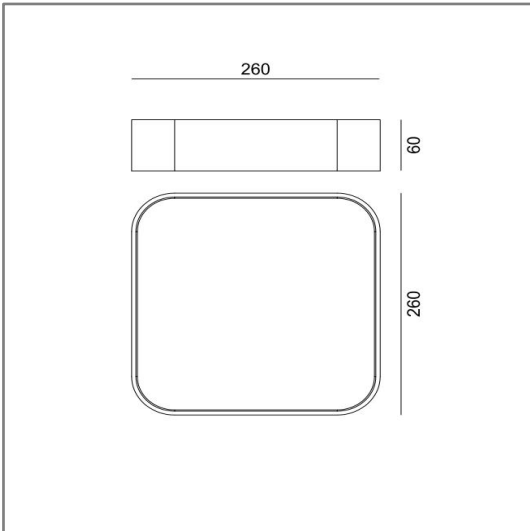

IN0132CE/01

SURFACE LIGHTING

**DESCRIPTION:**

Surface indoor lighting
Color: White

TECHNICAL SPECIFICATIONS

Type:	Surface indoor lighting
IP classification:	IP 20
Light source:	Led 25W 2625 lm
Voltage:	-
CCT:	3000K
Beam:	110°
Warranty:	-

DIMENSIONS

Length:	260 mm
Width:	260 mm
Height:	60 mm