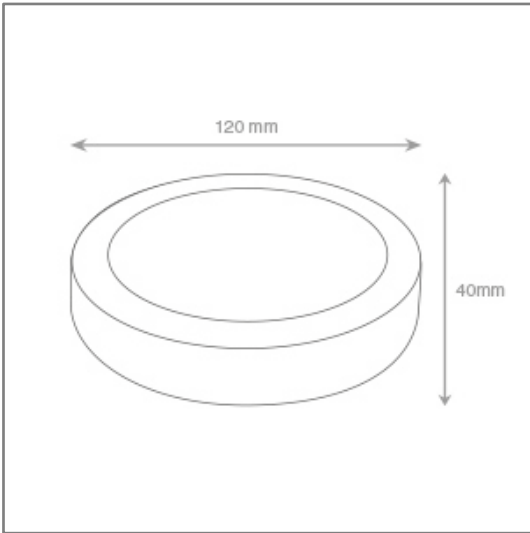

### SURFACE LIGHTING

**DESCRIPTION:**

Surface indoor lighting  
Color: White

**TECHNICAL SPECIFICATIONS**

Type:	Surface indoor lighting
IP classification:	IP 20
Light source:	Led 6W 420lm
Voltage:	110-240V
CCT:	3000 K
Beam:	120°
Warranty:	3 years

**DIMENSIONS**

Diameter:	120 mm
Height:	40 mm