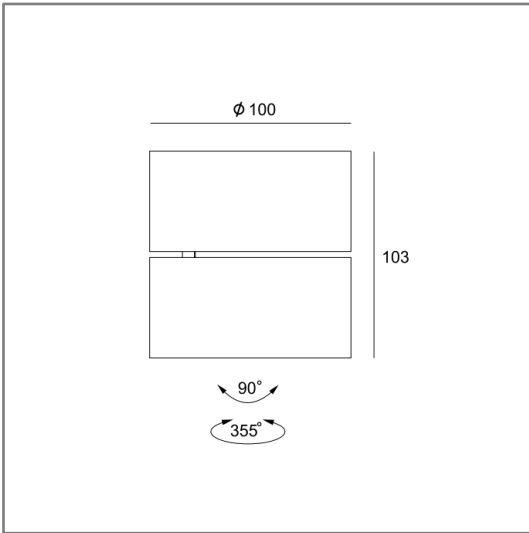

## SURFACE LIGHTING

**DESCRIPTION:**

Surface lighting, adjustable.

**TECHNICAL SPECIFICATIONS**

Type:	Surface indoor lighting
IP classification:	IP 20
Light source:	led 13,9 watts CRI: 90
Voltage:	220VAC Driver included 350mA
CCT:	3000 K
Beam:	50°
Warranty:	2 years

**DIMENSIONS**

Diameter	100 mm
Height:	103 mm