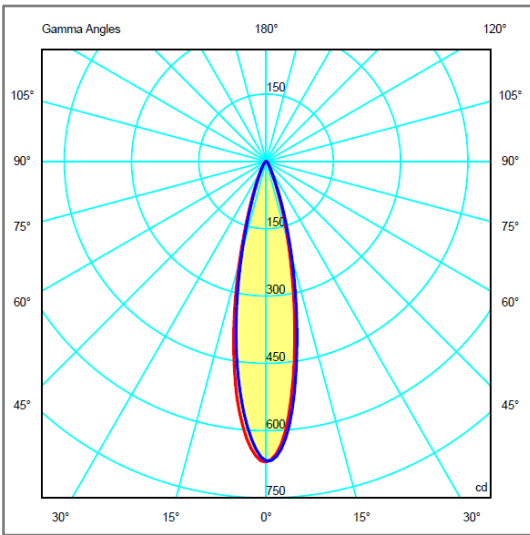

EX0126IG/30

RECESSED LIGHTING

DESCRIPTION:
Recessed led lighting
Color: Nickel

TECHNICAL SPECIFICATIONS

Type:	Recessed outdoor lighting
IP classification:	IP 68
Light source:	Led 2,4W 118lm Cri 80
Voltage/ Frequency:	700mA
CCT:	3000k
Beam:	75°
Warranty:	3 years

DIMENSIONS

Diameter:	39 mm
Height:	90 mm