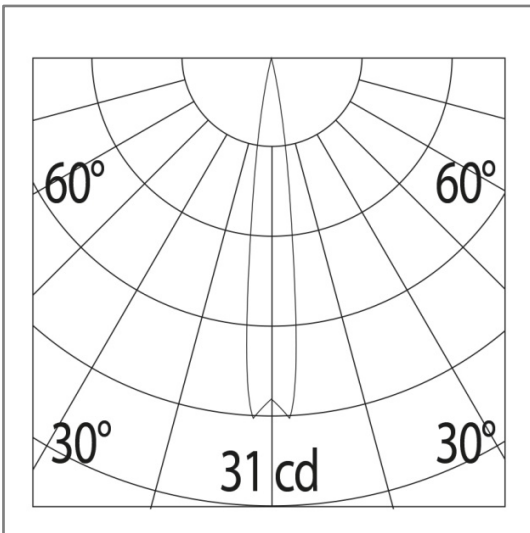

EX0129REW/12

RECESSED LIGHTING

DESCRIPTION:
Recessed lighting
Color: Aluminum

TECHNICAL SPECIFICATIONS

Type:	Recessed outdoor lighting
IP classification:	IP 65
Light source:	Led 1,1W 68lm
Voltage:	100-240v
CCT:	3000k
Beam:	-
Warranty:	1 years

DIMENSIONS

Length:	80 mm
Width:	83 mm
Height:	51 mm