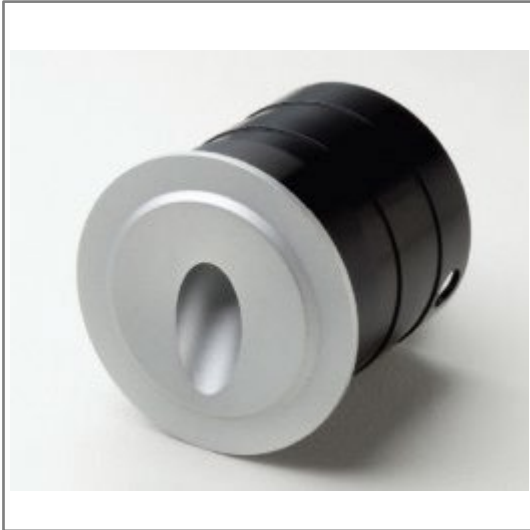

EX0127REW/12

RECESSED LIGHTING

**DESCRIPTION:**

Recessed led lighting
Color: Aluminum

TECHNICAL SPECIFICATIONS

Type:	Recessed outdoor lighting
IP classification:	IP 65
Light source:	Led 2,4W 67lm -
Voltage/ Frequency:	-
CCT:	3000k
Beam:	-

DIMENSIONS

Diameter:	75 mm
Height:	42 mm